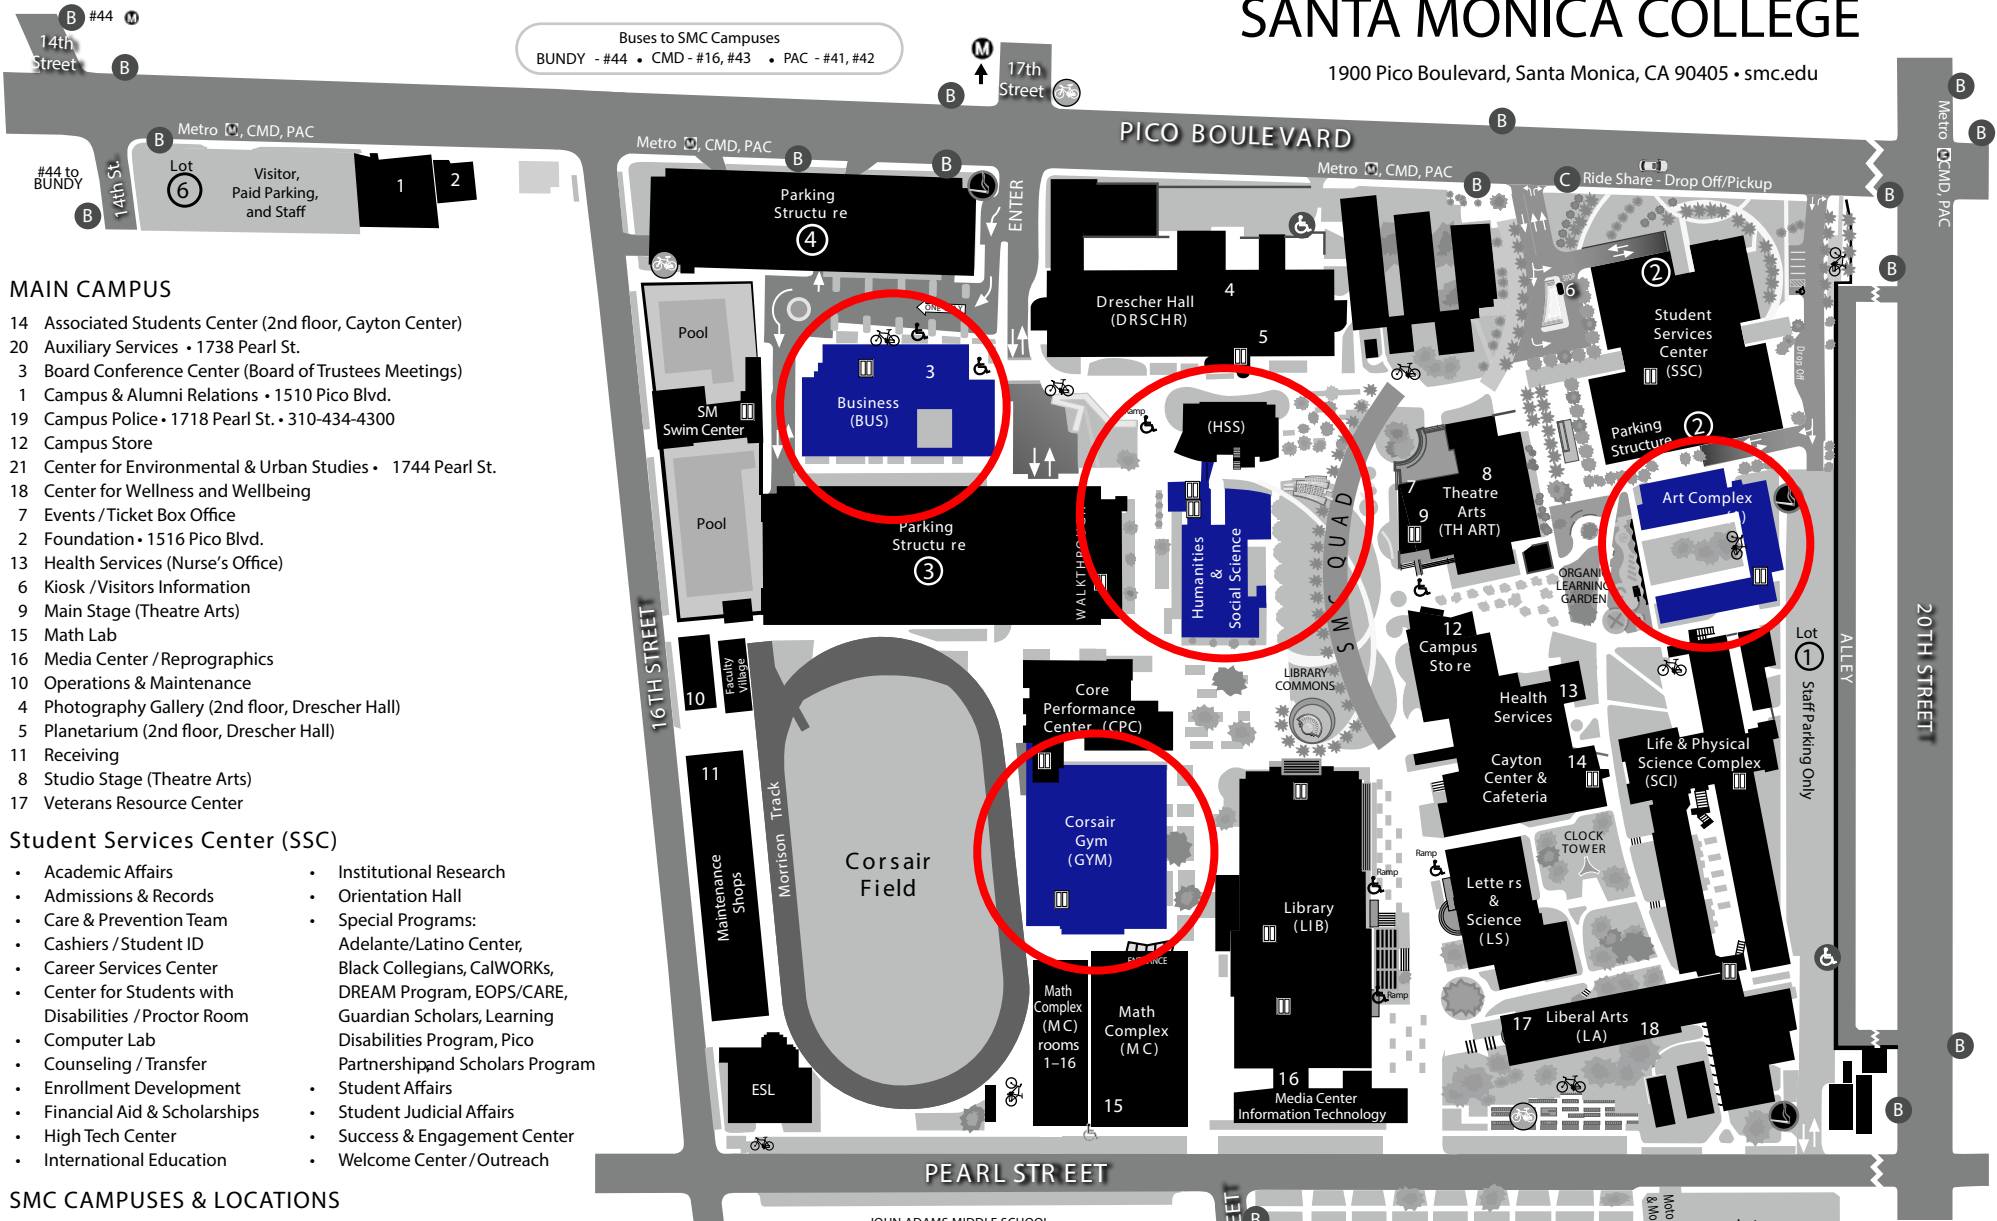

SANTA MONICA COLLEGE

1900 Pico Boulevard, Santa Monica, CA 90405 • smc.edu

MAIN CAMPUS

- 14 Associated Students Center (2nd floor, Cayton Center)
- 20 Auxiliary Services • 1738 Pearl St.
- 3 Board Conference Center (Board of Trustees Meetings)
- 1 Campus & Alumni Relations • 1510 Pico Blvd.
- 19 Campus Police • 1718 Pearl St. • 310-434-4300
- 12 Campus Store
- 21 Center for Environmental & Urban Studies • 1744 Pearl St.
- 18 Center for Wellness and Wellbeing
- 7 Events / Ticket Box Office
- 2 Foundation • 1516 Pico Blvd.
- 13 Health Services (Nurse's Office)
- 6 Kiosk / Visitors Information
- 9 Main Stage (Theatre Arts)
- 15 Math Lab
- 16 Media Center / Reprographics
- 10 Operations & Maintenance
- 4 Photography Gallery (2nd floor, Drescher Hall)
- 5 Planetarium (2nd floor, Drescher Hall)
- 11 Receiving
- 8 Studio Stage (Theatre Arts)
- 17 Veterans Resource Center

SMC CAMPUSES & LOCATIONS

- Administration • 2714 Pico Blvd.
- Airport Arts Campus (AIR) • 2800 Airport Ave.
- Art Gallery at PAC • 1310 11th St.
- Bundy Campus (BUNDY) • 3171 S. Bundy Dr.
- Business & Payroll Services • 2714 Pico Blvd.
- Center for Media and Design (CMD) • 1660 Stewart St.
- Community Education • 3171 S. Bundy Dr.
- Emeritus Campus (EC) • 1227 2nd St.
- Human Resources • 2714 Pico Blvd.
- KCRW • 1660 Stewart St.
- Performing Arts Center (PAC) • 1310 11th St.
- The Edge at PAC • 1310 11th St.
- The Eli and Edythe Broad Stage at PAC • 1310 11th St.

PARKING

- Staff Permit Parking: Lots 1 & 5, Structures 2, 3 & 4
- Student Permit Parking: Structures 2, 3 & 4
- Visitor Parking: Lot 6 or check in at Kiosk, legend #6 for permit
- Park Free and Shuttle to Main Campus with Student ID Bundy Campus • 3171 S. Bundy Dr.